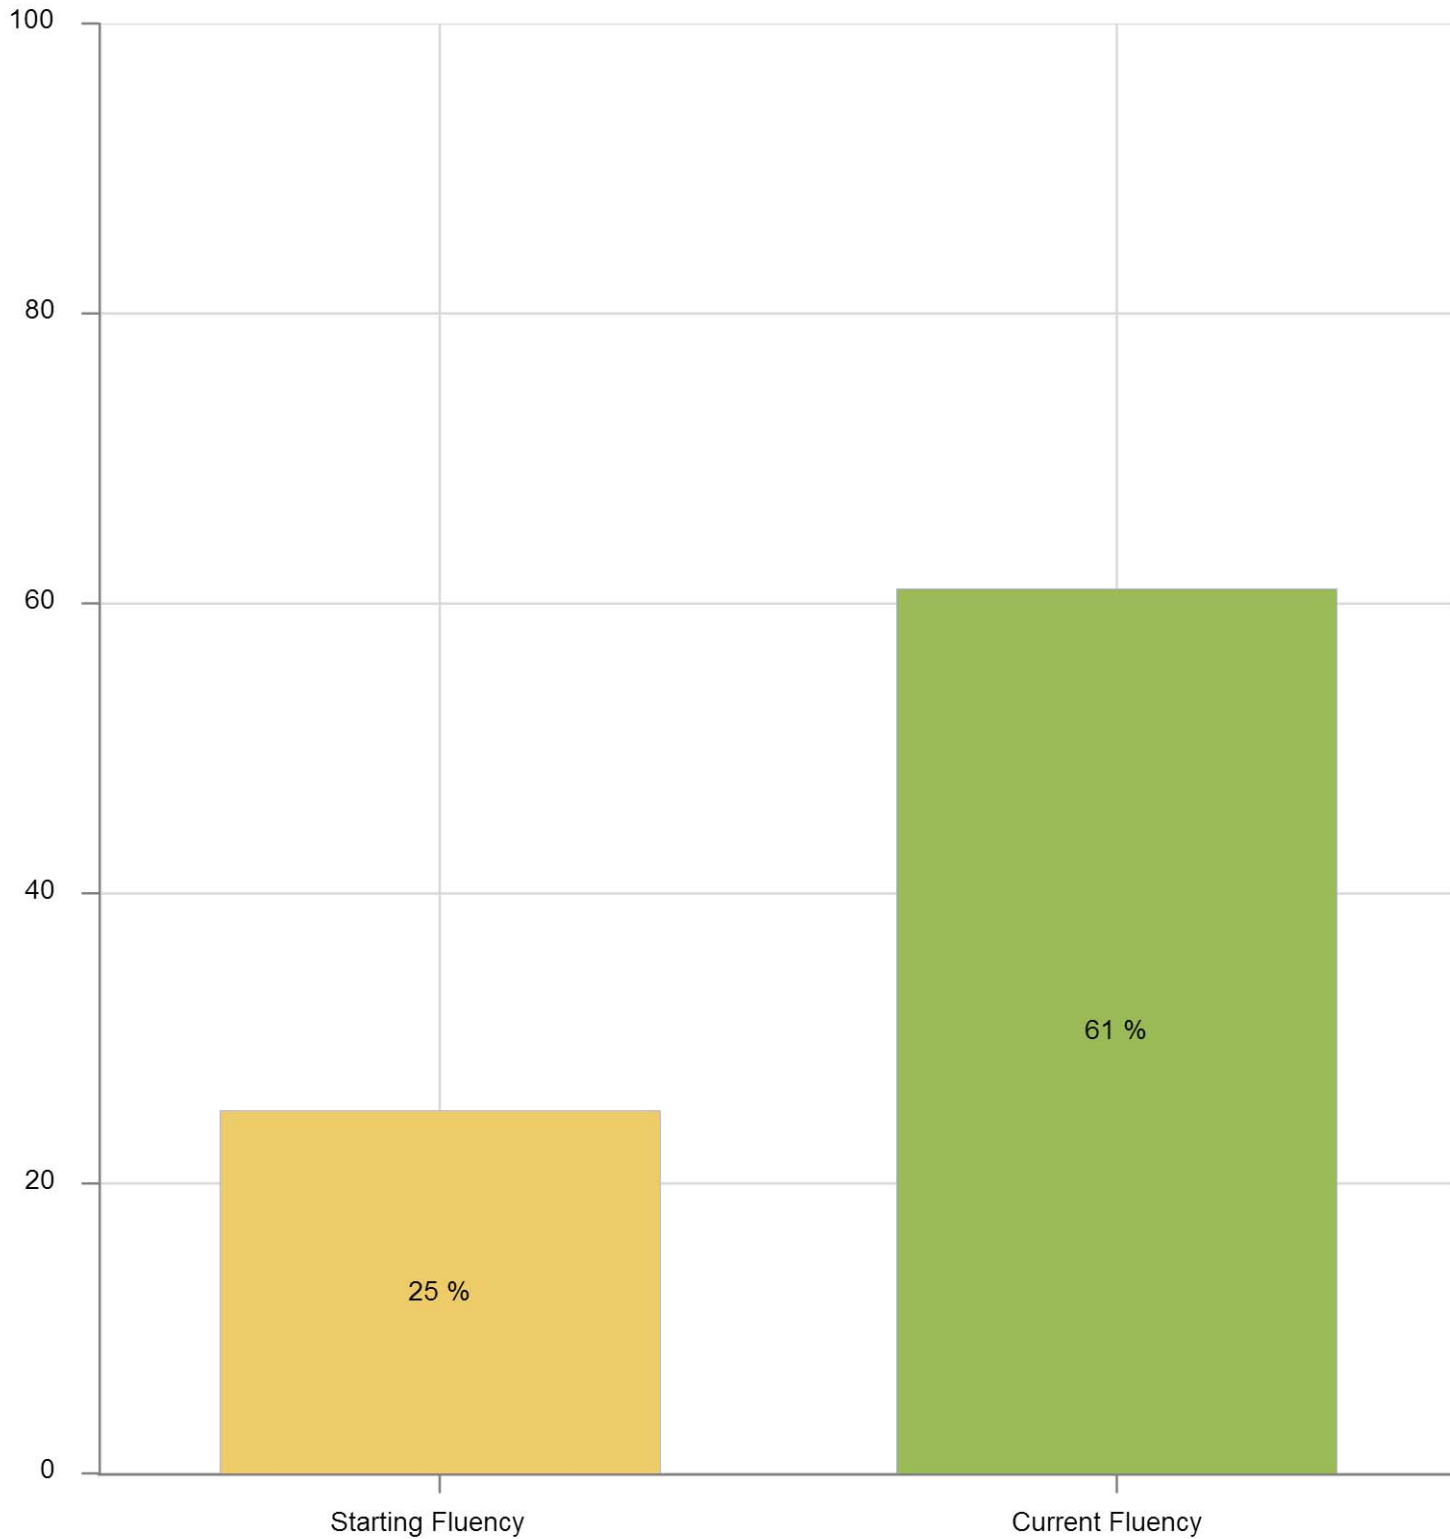

Assignment: Current **Note:** Only students who have logged in at least once in the current school year are reflected in this report.

Number of Students	Fluency Gain	Avg. Student Gain	Avg. Total Usage per Student	Green Light Usage
353	41,093 facts	116.4 facts	34.7 days	34.6 %